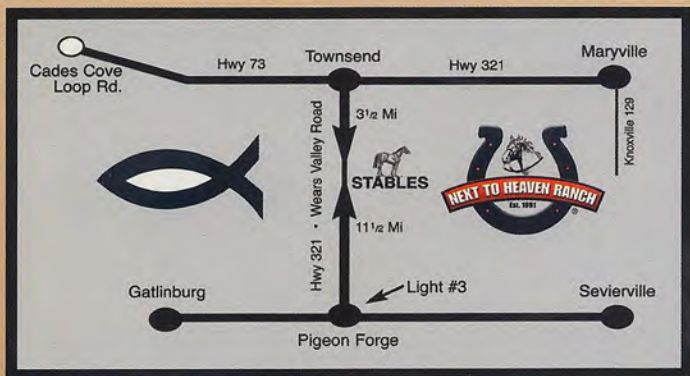

Located On Your Way To Cades Cove

Highway 321

**1239 Wears Valley Road
Townsend, TN 37882**

Find Us On

865-448-6947 • 865-216-8605
nexttoheavenmountainadventures.com